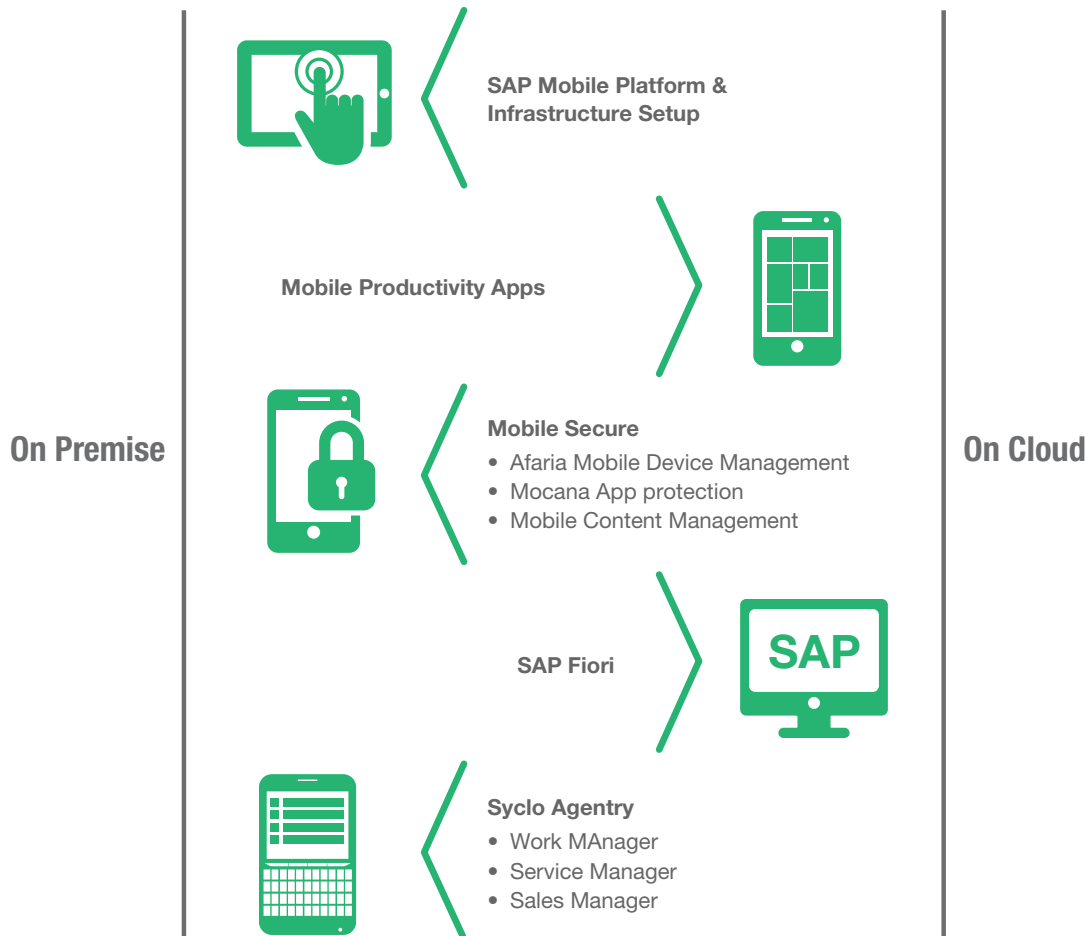

Tim Tech Consultss Rapid Deployment Solution Offerings

Get your business software up and running in weeks instead of months – in the cloud, on-premise, or in a hybrid environment – with our Rapid Deployment solutions. Traditional implementations can be slow and costly, but these preconfigured software and service packages change that by simplifying the delivery approach and using best practices to deploy quickly, predictably, and affordably.

We believe in keeping simple things simple, so majority of our engagements start with our rapid deployment service. In as little as 5 weeks you can achieve a working solution.

Contact a member of the Tim Tech Consults team to find out more how we can help.

ABOUT TIM TECH CONSULTS

Founded in 2010, Tim Tech Consults is an African leading provider of process-driven IT solutions with 10 years of Expertise in 3 Offices in East Africa with 15 Global Delivery Centers on the Global. Tim Tech Consults helps improve time-to-business-solution, lower costs of existing applications, deliver better engineered and tested applications, and produce predictable outcomes for top-tier corporations in over 5 countries. Through on-site, on-shore and its trademarked Global Nearshore service delivery models, Tim Tech Consults teams with CIOs to constantly increase the business value of IT. Tim Tech Consults is the creator and a leader of the nearshore industry.

Tim Tech Consults

P.O. Box 2766 Plot 44, Kampala, Namugongo Road, Home and office complex building, 2nd floor room B1
Office : +256(414) 677700 +256(200)907700
TollFree: 0800107700