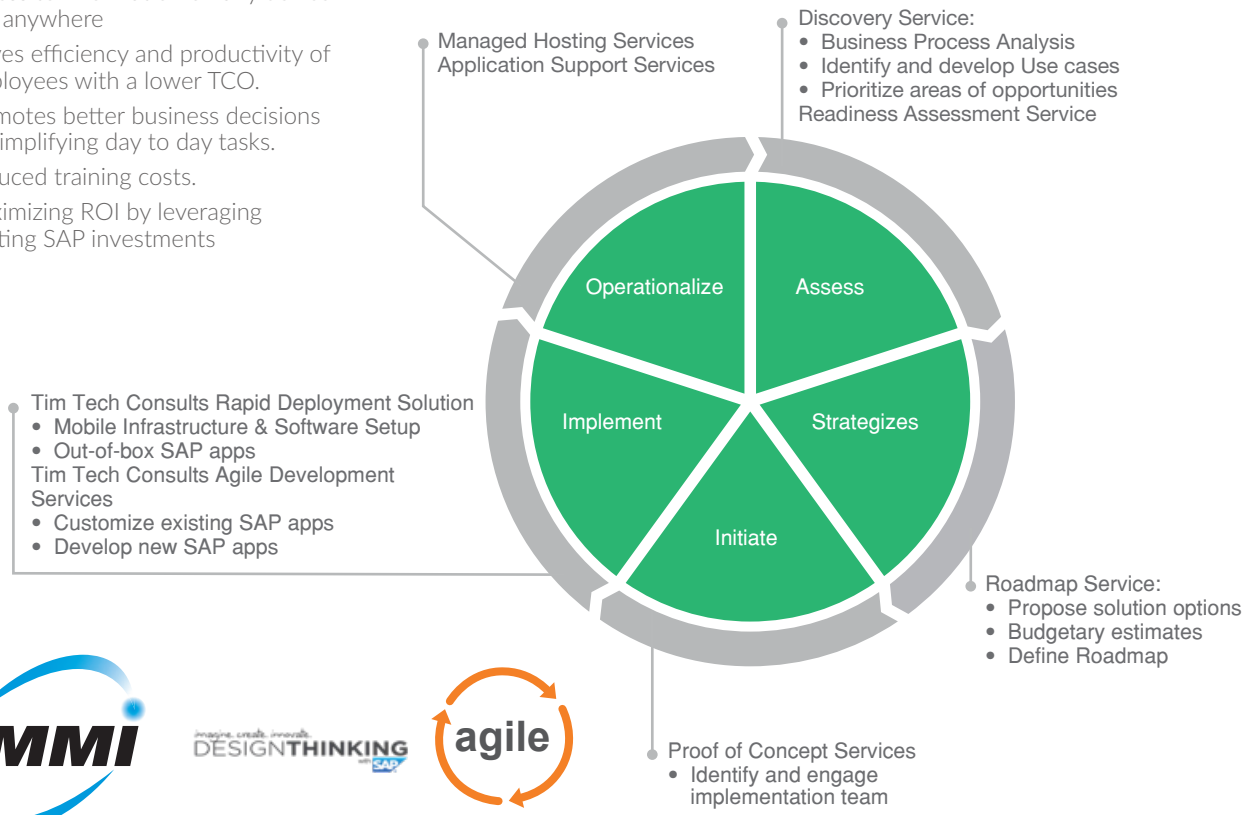

# SIMPLIFY YOUR WORKDAY

Jumpstart your mobility and user experience initiatives with Tim Tech Consults's Mobility Services

In today's fast paced and increasingly complex business environment, companies need to reconsider how they conduct business and look for opportunities to become even more agile. Tim Tech Consults's Mobility services can be your answer to leverage SAP on any device using a simplified experience to make every minute count toward user productivity

Our customer have realized benefits such as:

- Improves user satisfaction through an intuitive, easy- to-use interface.
- Access to information on any device and anywhere
- Drives efficiency and productivity of employees with a lower TCO.
- Promotes better business decisions by simplifying day to day tasks.
- Reduced training costs.
- Maximizing ROI by leveraging existing SAP investments

## Tim Tech Consultss Rapid Deployment Solution Offerings

Get your business software up and running in weeks instead of months – in the cloud, on-premise, or in a hybrid environment – with our Rapid Deployment solutions. Traditional implementations can be slow and costly, but these preconfigured software and service packages change that by simplifying the delivery approach and using best practices to deploy quickly, predictably, and affordably.